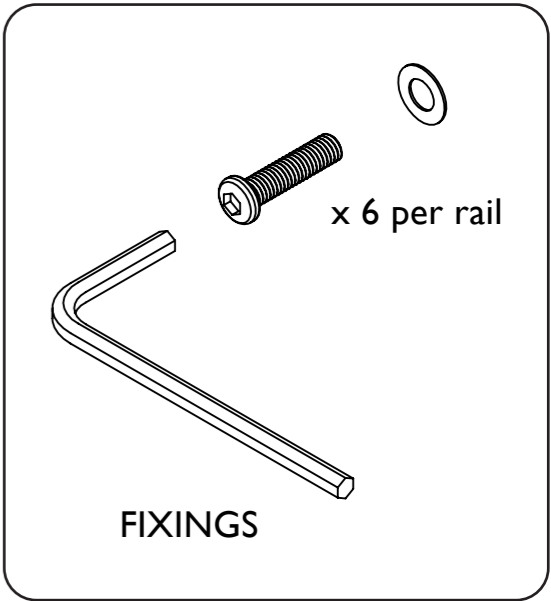

Rail With Holes
for Wall Fixing

Rail With Holes
for Wall Fixing

x 6 per rail

FIXINGS

FRAME

FRAME

RAIL SET OF 4

FRAME

RAIL SET OF 4

RECOMMENDED

For Wall Application
screw to Wall for
extra stability.
(Screws not Included)

Please ensure Rail
with holes is placed
to top - rear when
assembling.

Assembly Instructions - Frame